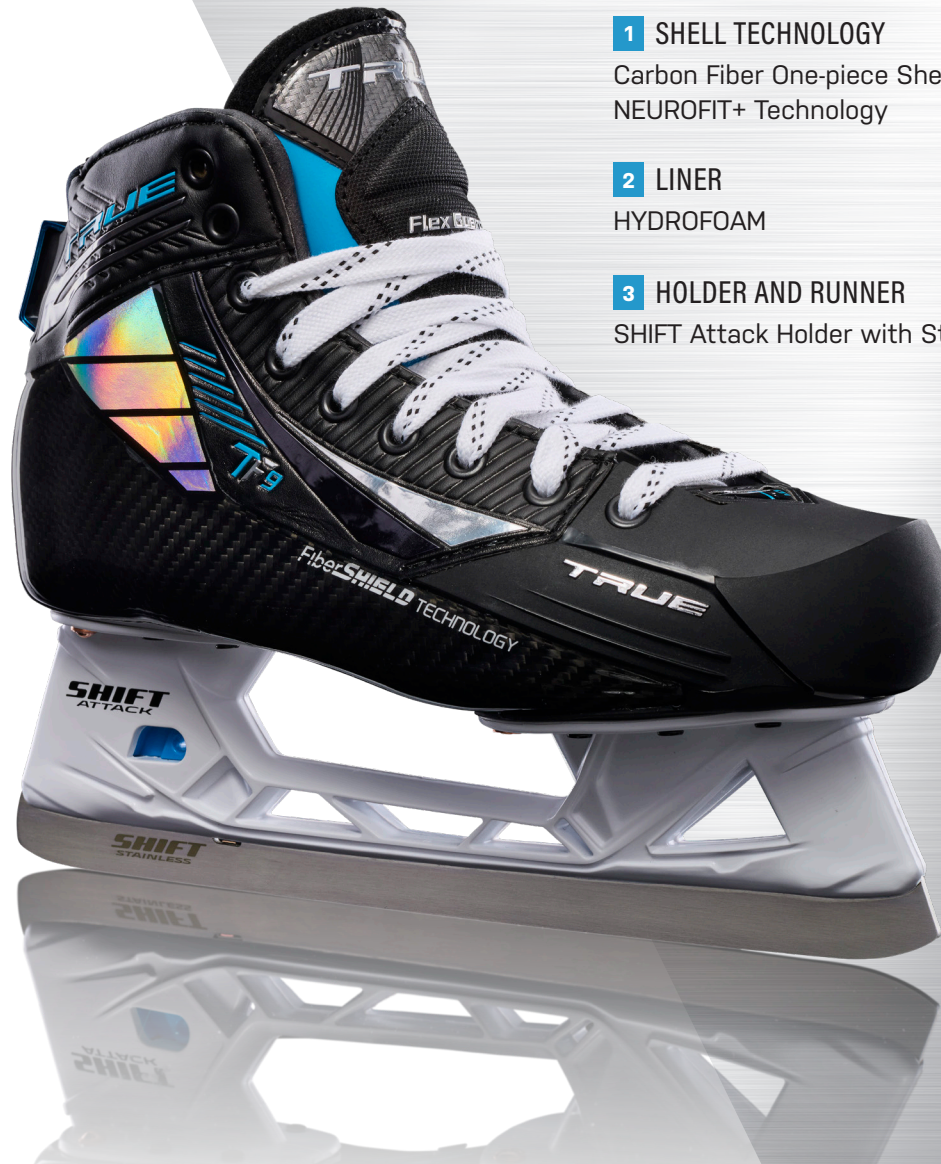

TF9

The TF9 Goalie stock skate is designed for goaltenders looking to enjoy TRUE's patented one-of-a-kind skate technology and best-in-class fit at a mid-level price point.

CORE TECHNOLOGIES

- With its thermoformable carbon fiber one-piece shell, improved toecap design, and adjustable, asymmetrical tongue, the TF9 Goalie Skate delivers superior fit and comfort in a lightweight build.

NEUROFIT+

- NEUROFIT+ one-piece shell design seamlessly wraps the toe box, eliminating any weak points around high-impact areas and providing superior protection.

SHIFT ATTACK

- SHIFT Attack goalie holder featuring BenchChange technology, allowing for faster blade replacement.
- 3MM SHIFT ATTACK Stainless Steel blades to offer a lightweight design, lasting edge, and ultimate performance when moving laterally.
- Improved strap passages accommodate all strap sizes for secure pad attachment.
- The ultra-comfortable Neoprene Achilles cuff allows for full ankle extension and mobility, while the exterior, low-profile loop accommodates all strap sizes for added secure pad attachment.

- // BEST-IN-CLASS FIT
- // ELITE PERFORMANCE
- // VERSATILE DESIGN

KEY FEATURES

1 SHELL TECHNOLOGY

Carbon Fiber One-piece Shell featuring NEUROFIT+ Technology

2 LINER

HYDROFOAM

3 HOLDER AND RUNNER

SHIFT Attack Holder with Stainless 9CR Steel