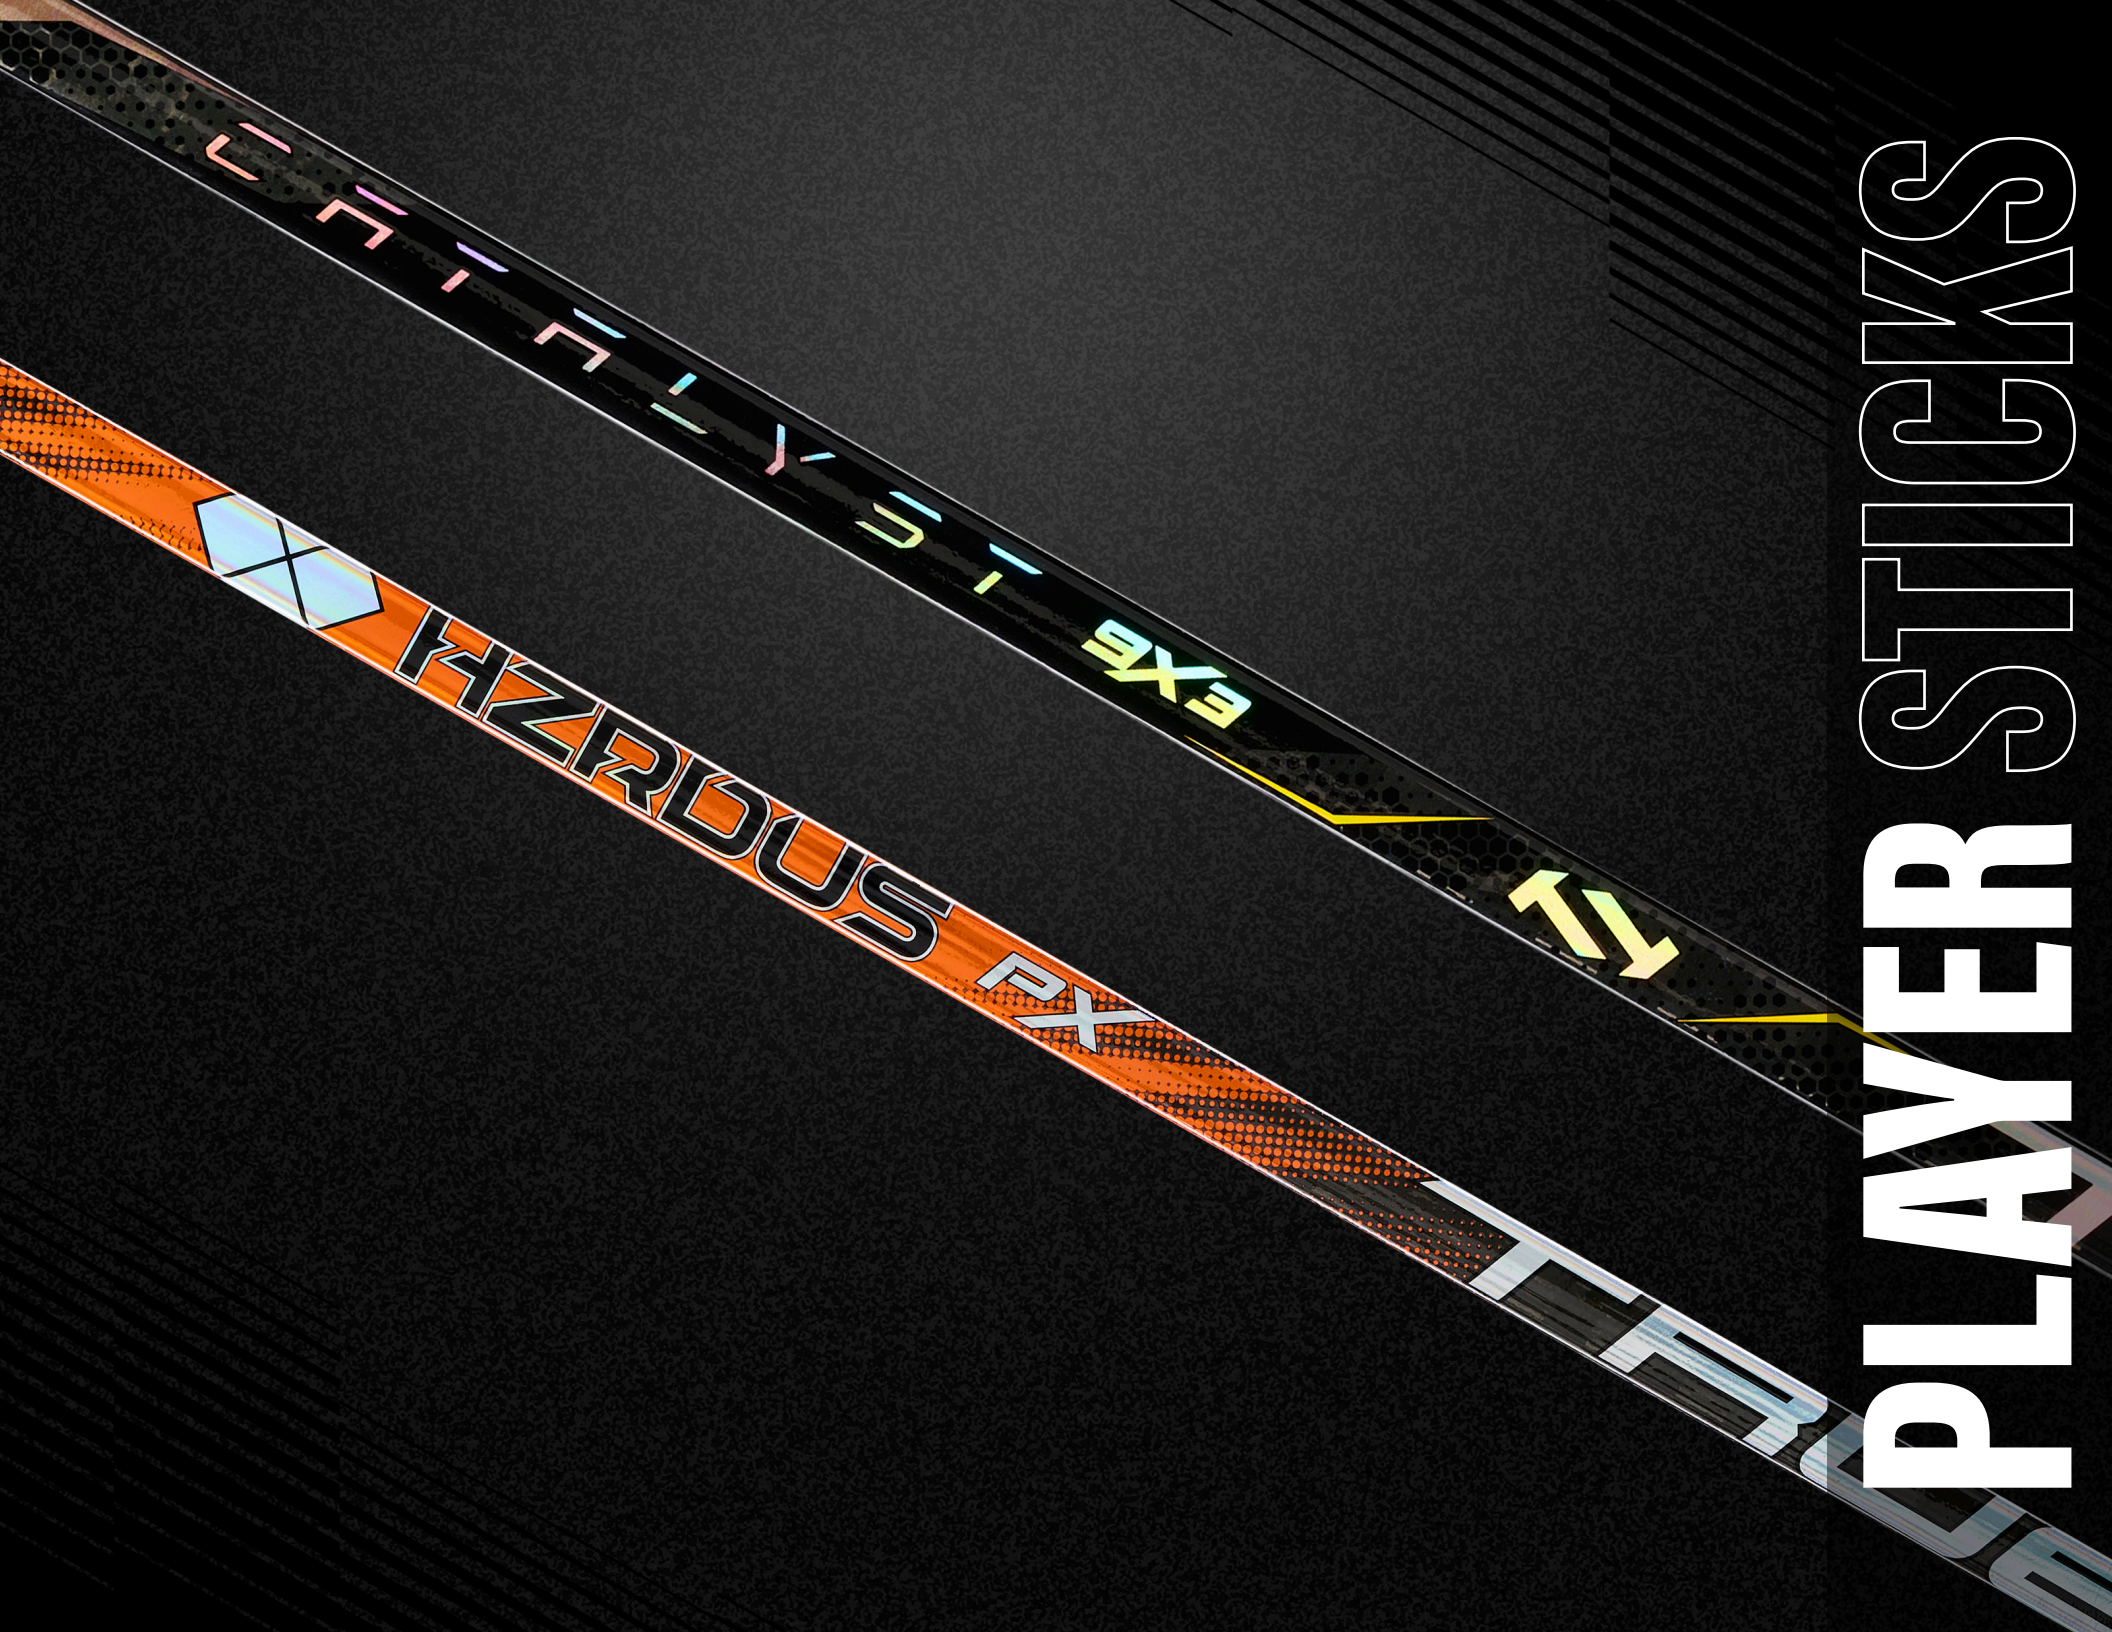

PLAYER STICKS